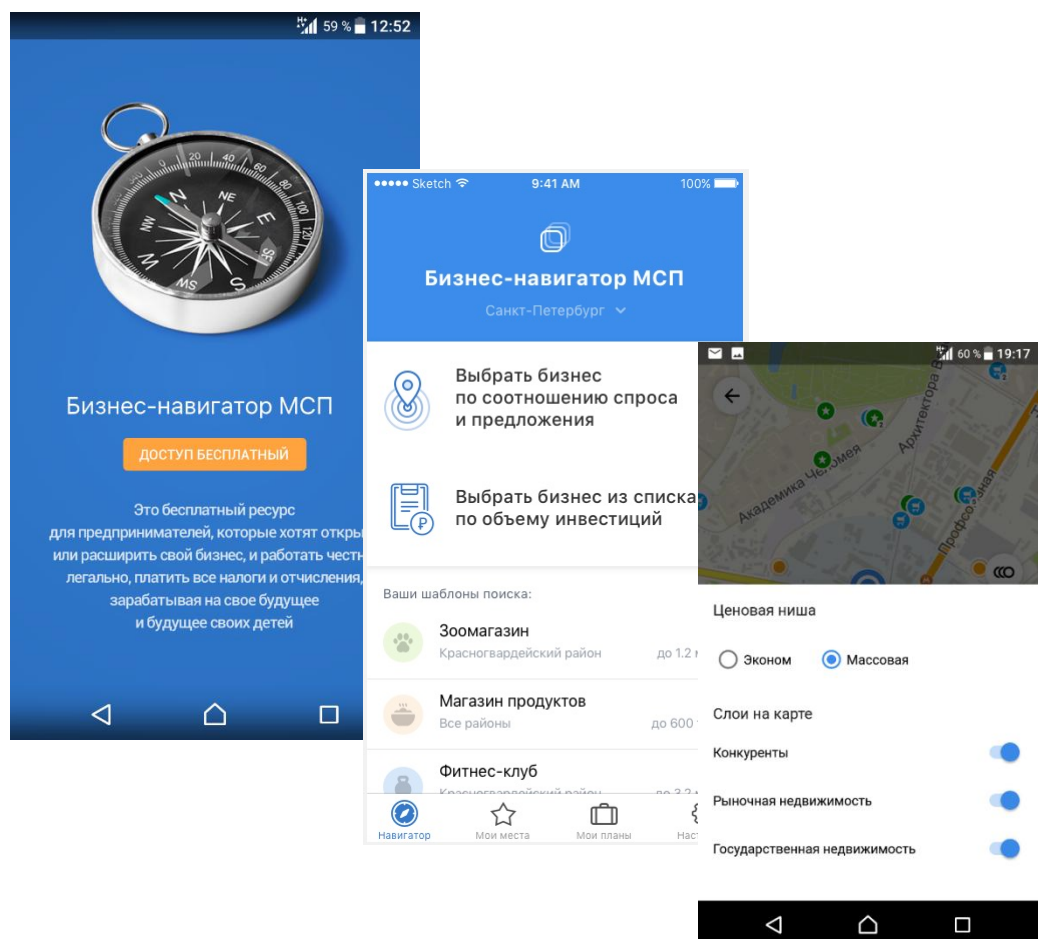

Мобильное приложение Бизнес-навигатор МСП

Открытая публикация в октябре 2017 года